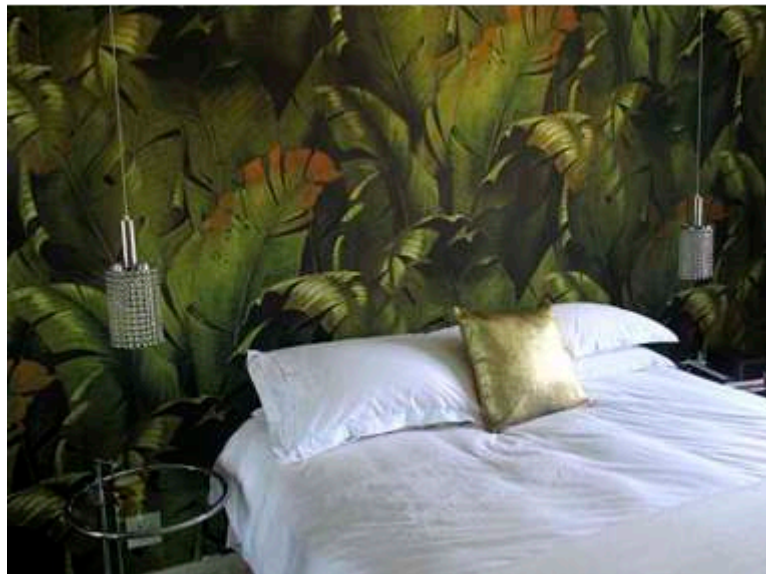

custom wallpapers & murals

All our wall-coverings are printed in
ONE PIECE. NO JOINS!

OnePiece™

ArtLab is SA's leading digital printing facility. We have the very best equipment available and highly trained staff who will assist you through every step of your digital printing experience!

Wallpapers are our absolute specialty at ArtLab!
We offer the highest quality and most durable custom wallpapers you can get.
Custom wallpaper printing allows you to create truly dramatic murals that give a space the exact look and feel you want!

We print up to 3m wide and any length using super strong UV cured resin inks. The wall-covering is super strong - durable washable and easily removable.

One-Piece

R495.00

per Meter/sq

Price does NOT include installation.

We do install nationwide
Please ask for quotation.

Printeriors
Digital Textiles and Wallcoverings
by
ArtLab