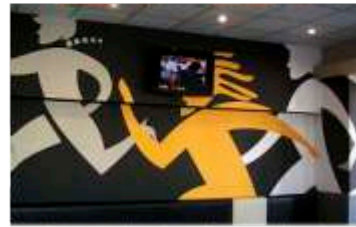

custom wallpapers & murals

All our wall-coverings are printed in
ONE PIECE. NO JOINS!

OnePiece™

ArtLab is SA's leading digital printing facility. We have the very best equipment available and highly trained staff who will assist you through every step of your digital printing experience!

Wallpapers are our absolute specialty at ArtLab!
We offer the highest quality and most durable custom wallpapers you can get.
Custom wallpaper printing allows you to create truly dramatic murals that give a space the exact look and feel you want!

We print up to 3m wide and any length using super strong UV cured resin inks. The wall-covering is super strong - durable washable and easily removable.

One-Piece

R495.00

per Meter/sq

Price does NOT include installation.

We do install nationwide
Please ask for quotation.

Printeriors
Digital Textiles and Wallcoverings
by
ArtLab